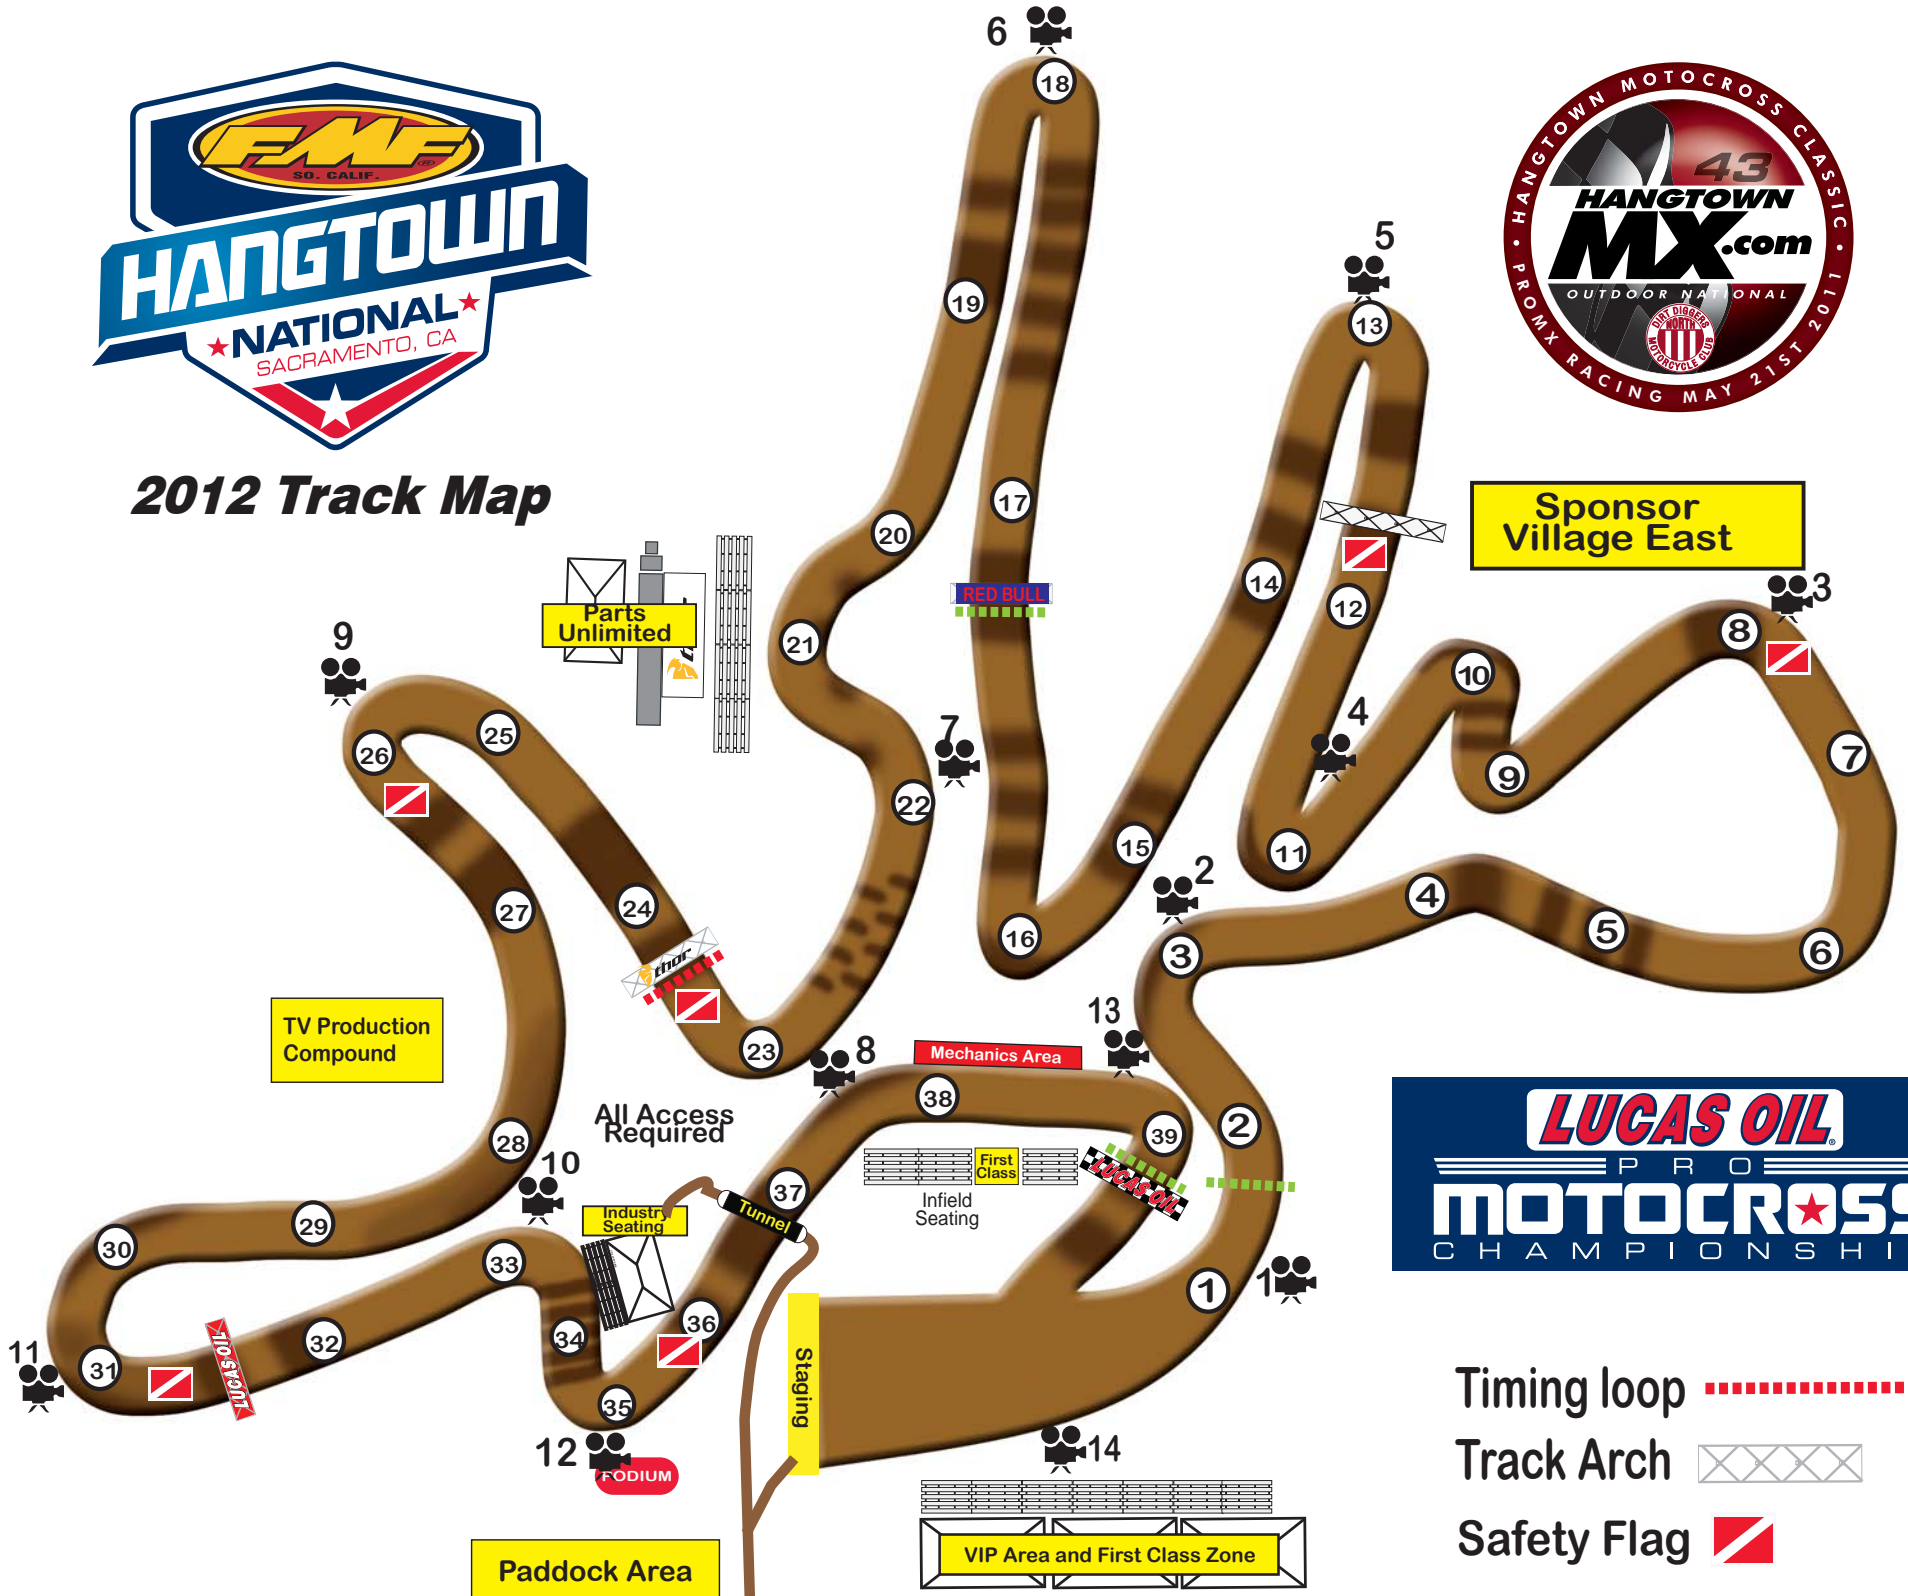

2012 Track Map

- Timing loop
- Track Arch X X X X
- Safety Flag ▬